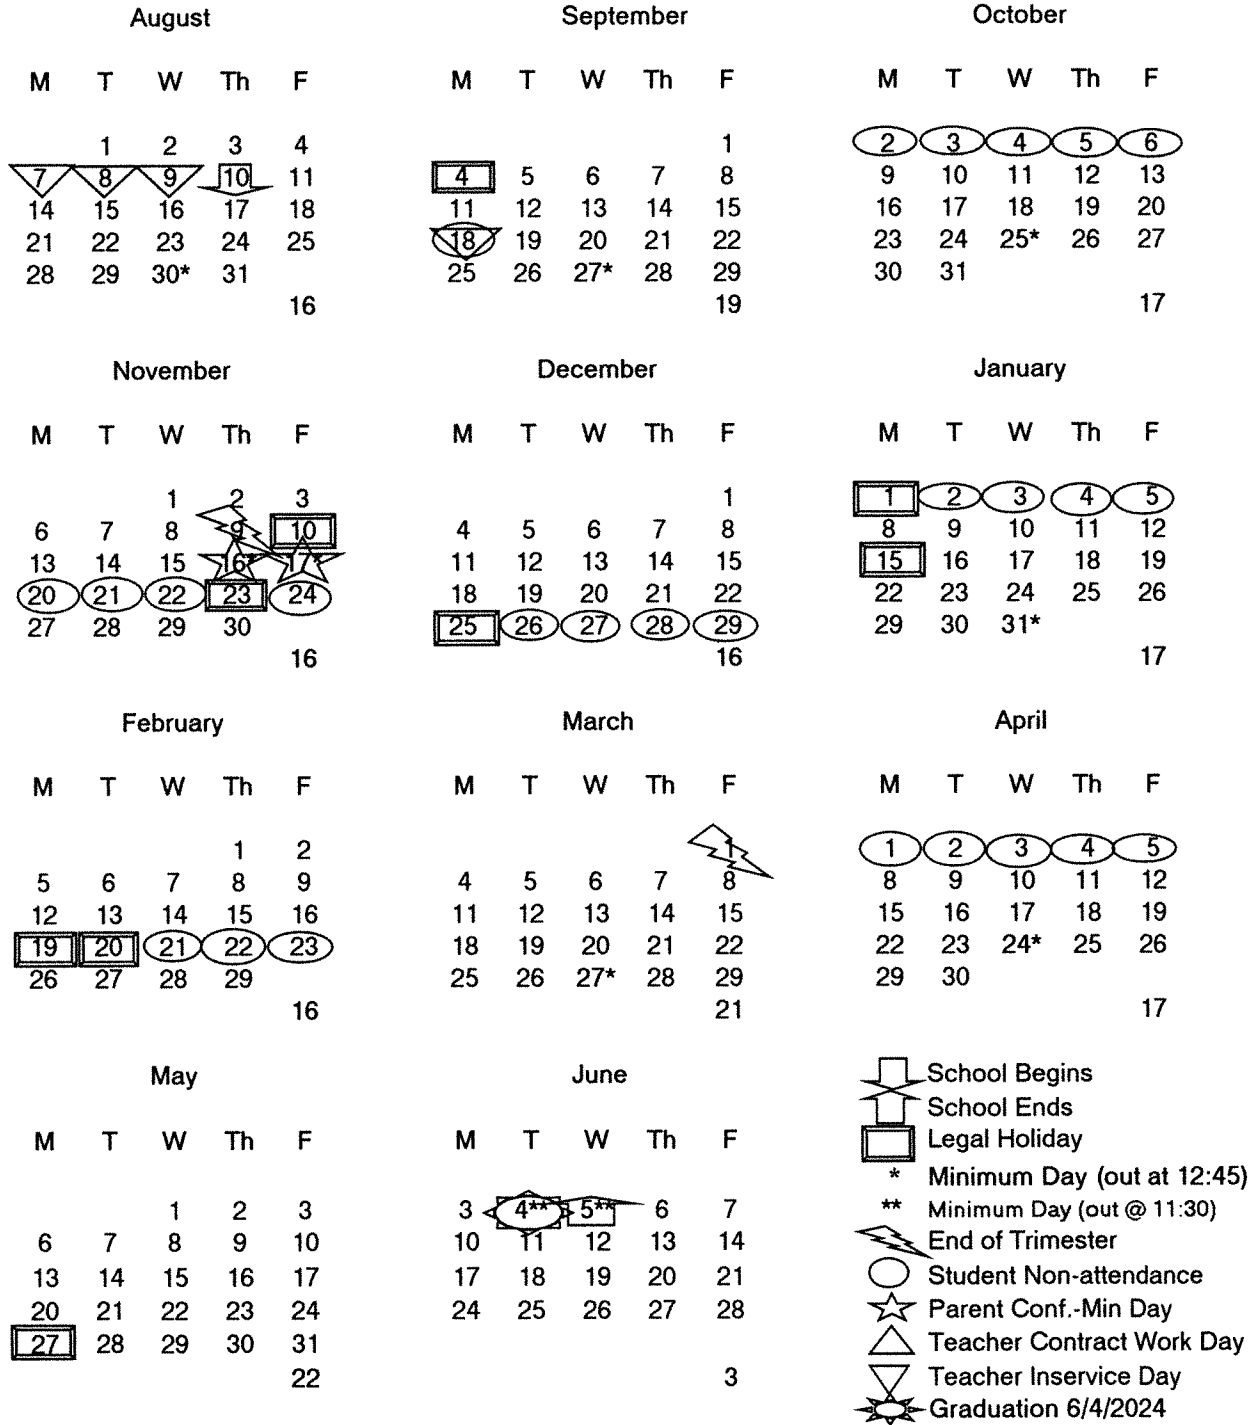

Version 1 is a traditional calendar with modernization construction not occurring until 2024. No changes to our typical school year.

Version 2.1 reflects construction beginning in late Spring 2023 and throughout the summer. School would start September 11th, 2023.

VERSION 1

PLAZA ELEMENTARY SCHOOL DISTRICT Version 1 CALENDAR 2023-24 (If Modernization Begins May, 2024)

Board Approved December 8th, 2022

VERSION 2.1

PLAZA ELEMENTARY SCHOOL DISTRICT Version 2.1 CALENDAR 2023-24 (If Construction Begins May, 2023)

February					March					April					
M	T	W	Th	F	M	T	W	Th	F	M	T	W	Th	F	
			1	2					1	 1	 2	 3	 4	 5	
5	6	7	8	9	4	5	6	7	8	8	9	10	11	12	
 12	13	14	15	16	11	12	13	14	15	15	16	17	18	19	
 19	20	21	22	23	18	19	20	21	 22	22	23	24*	25	26	
26	27	28*	29	19	25	26	27*	28	29	29	30				17